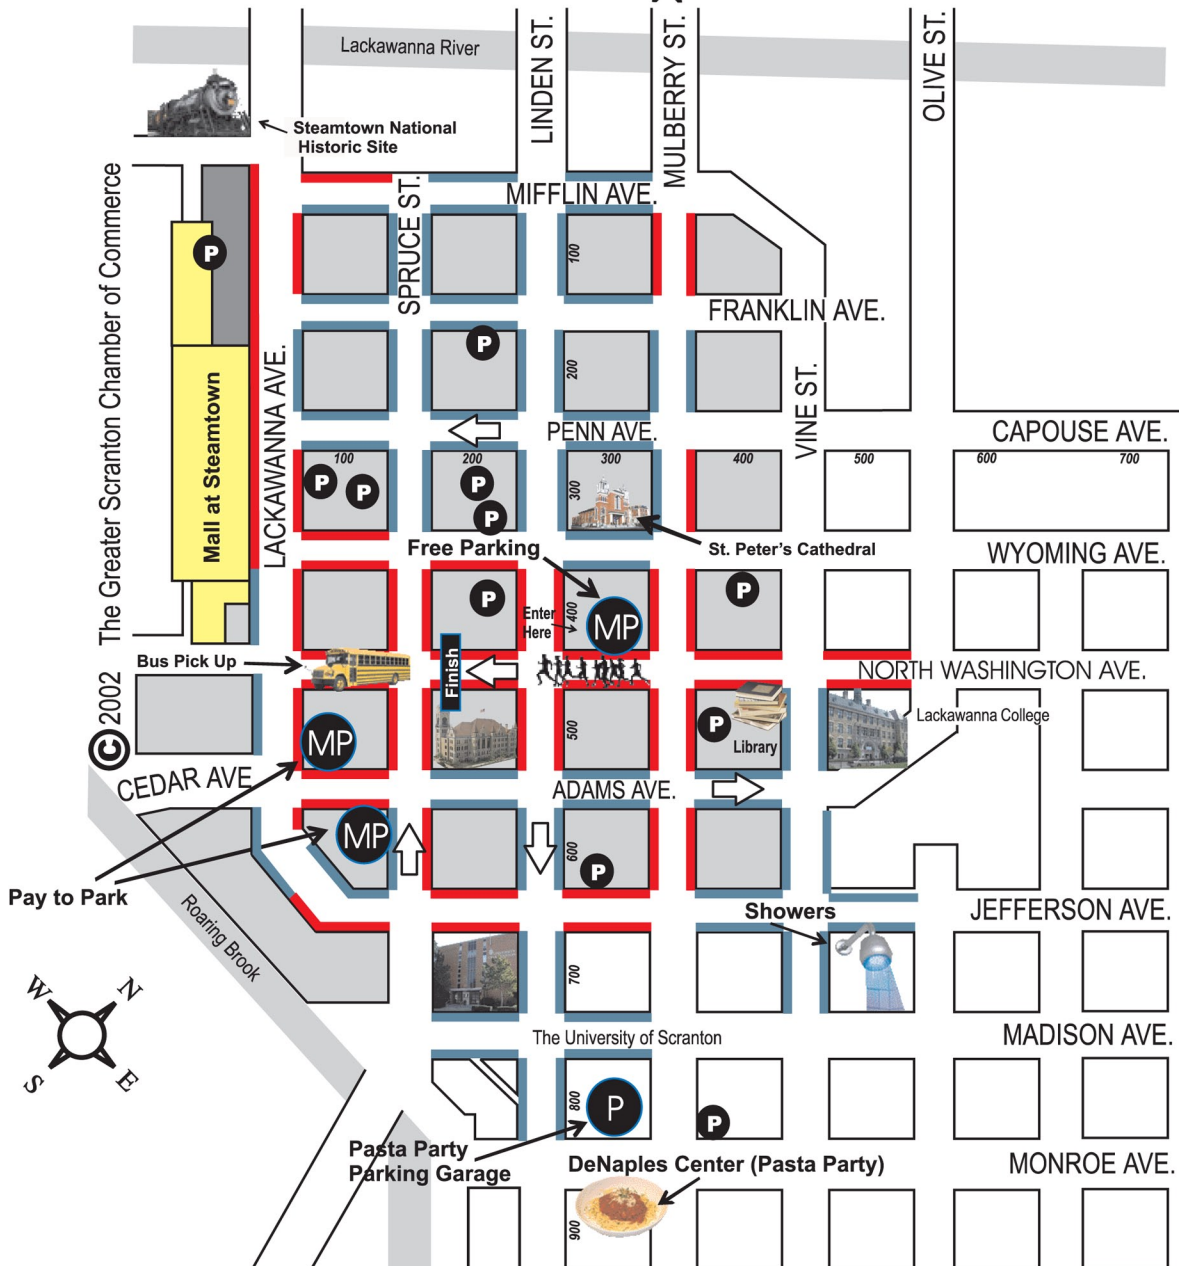

Scranton High School (Expo)
63 Munchak Way

To I-81, Routes 6 & 11 and McDade Expressway

The Greater Scranton Chamber of Commerce

© 2002

DOWNTOWN SCRANTON

To I-81, I-84, I-380 and PA Turnpike

- Indicates block with free parking meters
- No parking zone

MP Marathon Parking

➔ One Way

Parking at meters is free on race day. Do not park in a no parking zone.